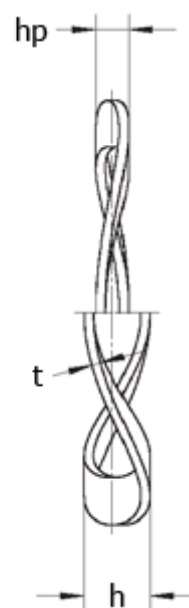

# Data Sheet

Article number: 22012610

Description: Wave washer L&M 51x42x0,5 K2  
for bearing : 6205, 6304

## Measures

d1	= 41.70	Weight (kg) / 100 pcs = 0.286
d2	= 50.50	
F (N) at $hp$	= 550.0	
For bearing	= 6205	
h	= 3.4	
$hp$	= 1.45	
t	= 0.50	
Waves	= 5	